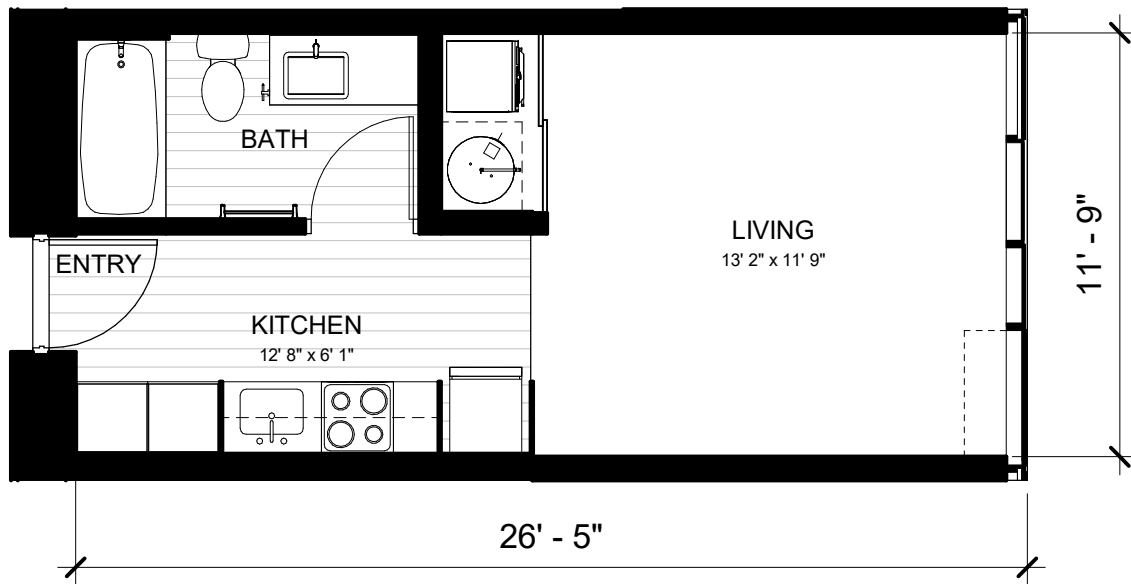

FLATS 09

Studio | 1 Bathroom

Net Area: 299 SF

All views, square footages, layouts and dimensions are approximate and subject to change at any time.

T 808-517-4373
A 1538 Kapiolani Blvd, Suite 102
Honolulu, HI 96814
E info@skyalamoana.com
W skyalamoana.com/the-flats