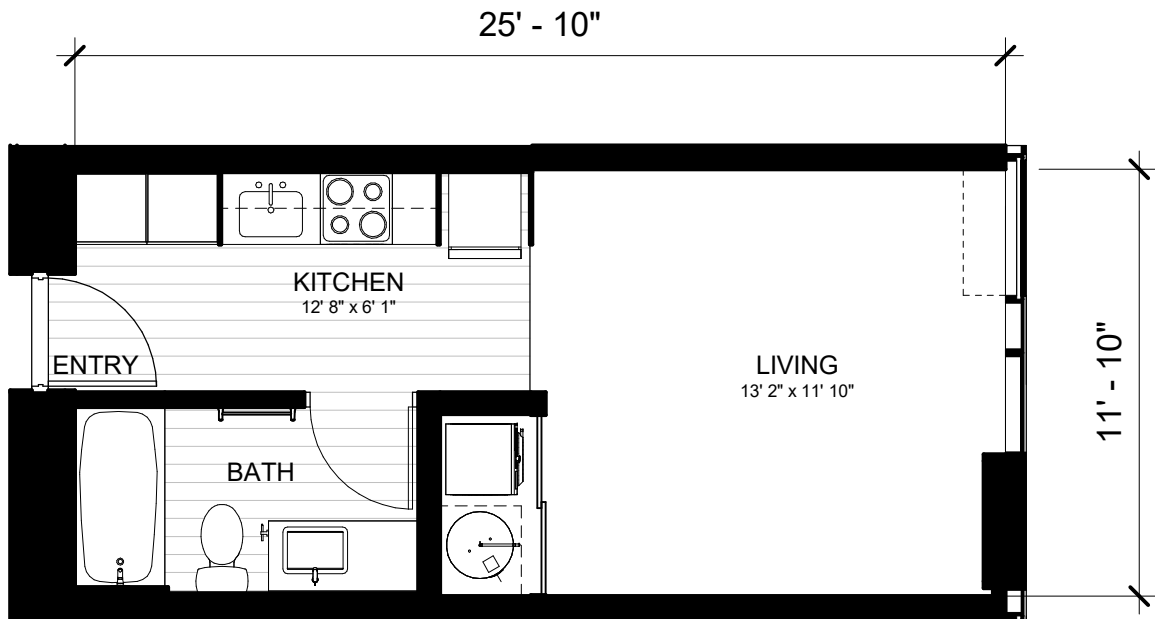

FLATS 08

Studio | 1 Bathroom

Net Area: 299 SF

All views, square footages, layouts and dimensions are approximate and subject to change at any time.

SKY
THE FLATS

T 808-517-4373
A 1538 Kapiolani Blvd, Suite 102
Honolulu, HI 96814
E info@skyalamoana.com
W skyalamoana.com/the-flats