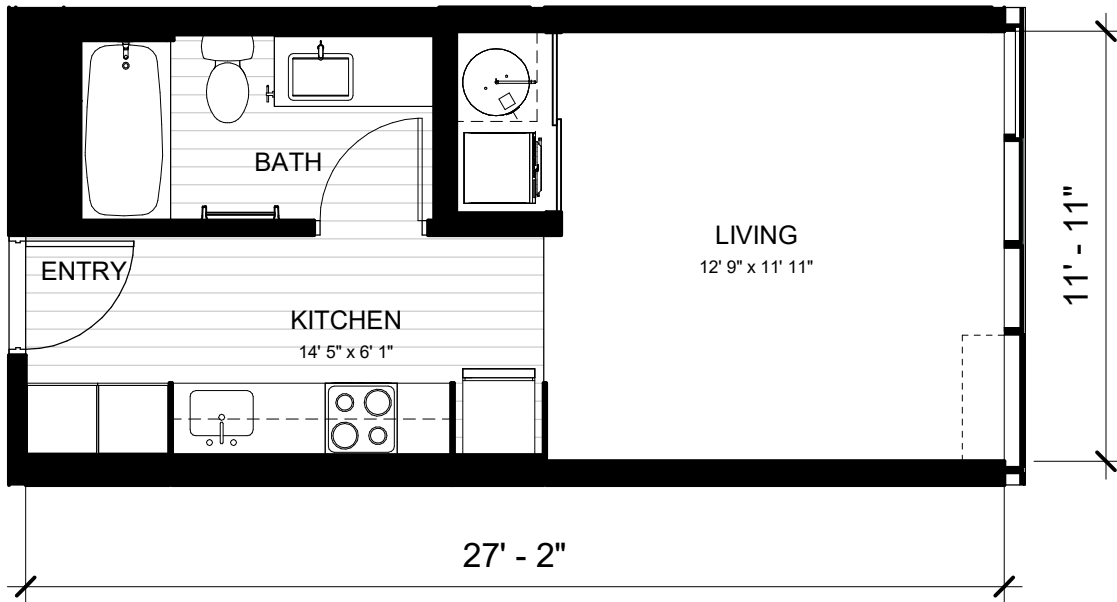

FLATS 07

Studio | 1 Bathroom

Net Area: 299 SF

All views, square footages, layouts and dimensions are approximate and subject to change at any time.

T 808-517-4373
A 1538 Kapiolani Blvd, Suite 102
Honolulu, HI 96814
E info@skyalamoana.com
W skyalamoana.com/the-flats