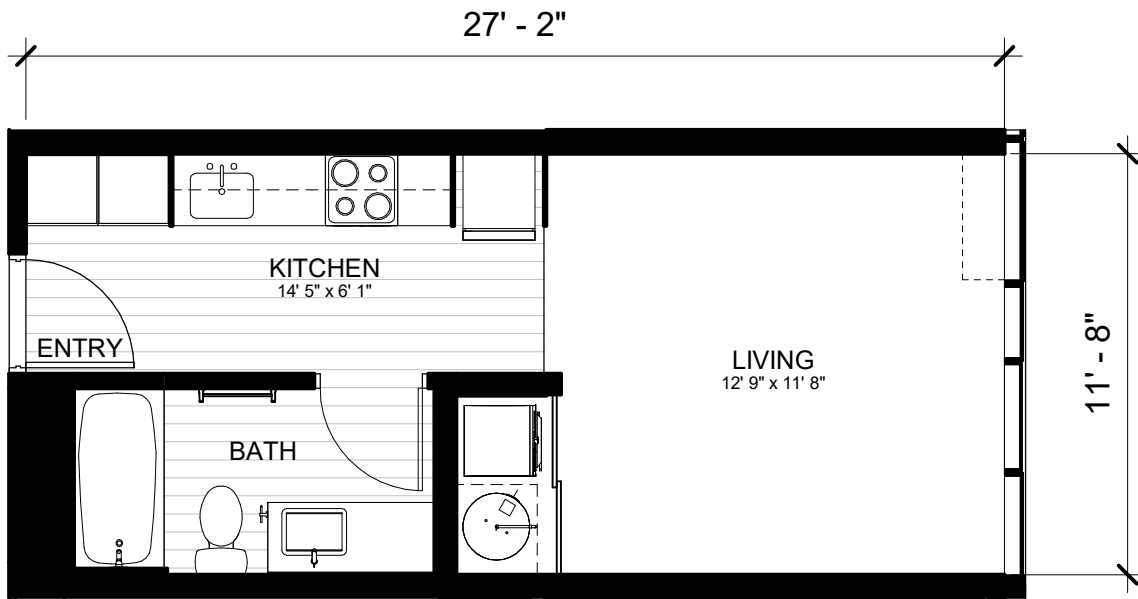

# FLATS 06

Studio | 1 Bathroom

Net Area: 299 SF

All views, square footages, layouts and dimensions are approximate and subject to change at any time.

**SKY**  
THE FLATS

T 808-517-4373  
A 1538 Kapiolani Blvd, Suite 102  
Honolulu, HI 96814  
E [info@skyalamoana.com](mailto:info@skyalamoana.com)  
W [skyalamoana.com/the-flats](http://skyalamoana.com/the-flats)