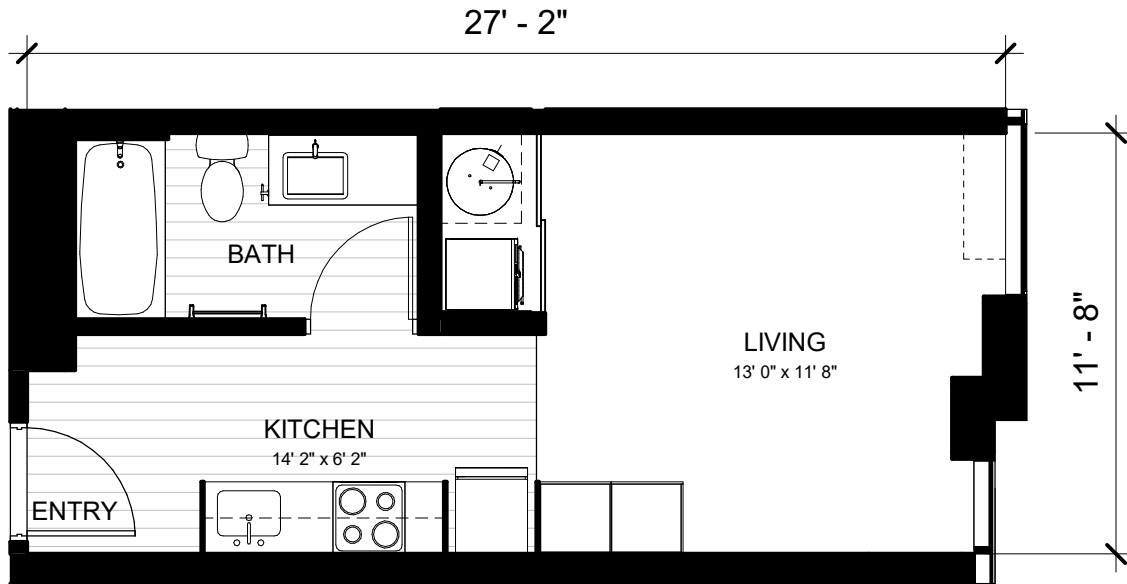

FLATS 03

Studio | 1 Bathroom

Net Area: 299 SF

All views, square footages, layouts and dimensions are approximate and subject to change at any time.

T 808-517-4373
A 1538 Kapiolani Blvd, Suite 102
Honolulu, HI 96814
E info@skyalamoana.com
W skyalamoana.com/the-flats