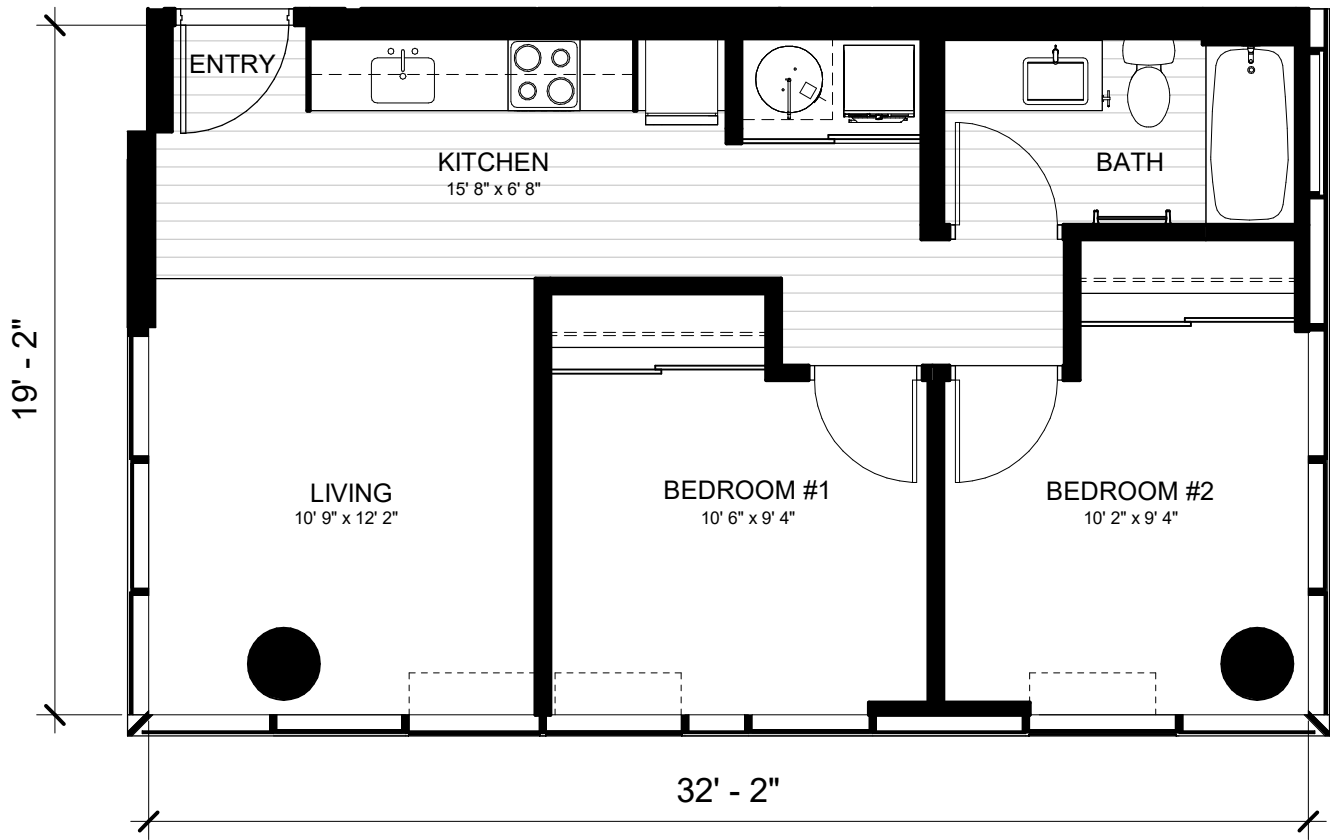

FLATS 02

2 Bedroom | 1 Bathroom

Net Area: 598 SF

SKY
THE FLATS

T 808-517-4373
A 1538 Kapiolani Blvd, Suite 102
Honolulu, HI 96814
E info@skyalamoana.com
W skyalamoana.com/the-flats

All views, square footages, layouts and dimensions are approximate and subject to change at any time.