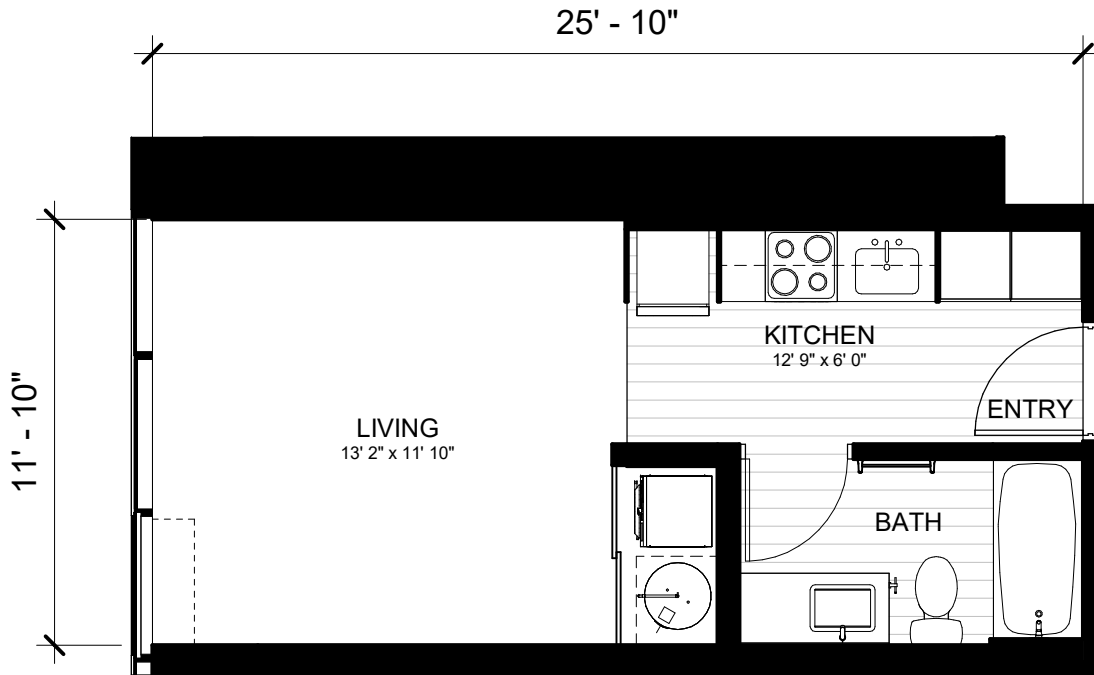

FLATS 14

Studio | 1 Bathroom

Net Area: 299 SF

All views, square footages, layouts and dimensions are approximate and subject to change at any time.

T 808-517-4373
A 1538 Kapiolani Blvd, Suite 102
Honolulu, HI 96814
E info@skyalamoana.com
W skyalamoana.com/the-flats