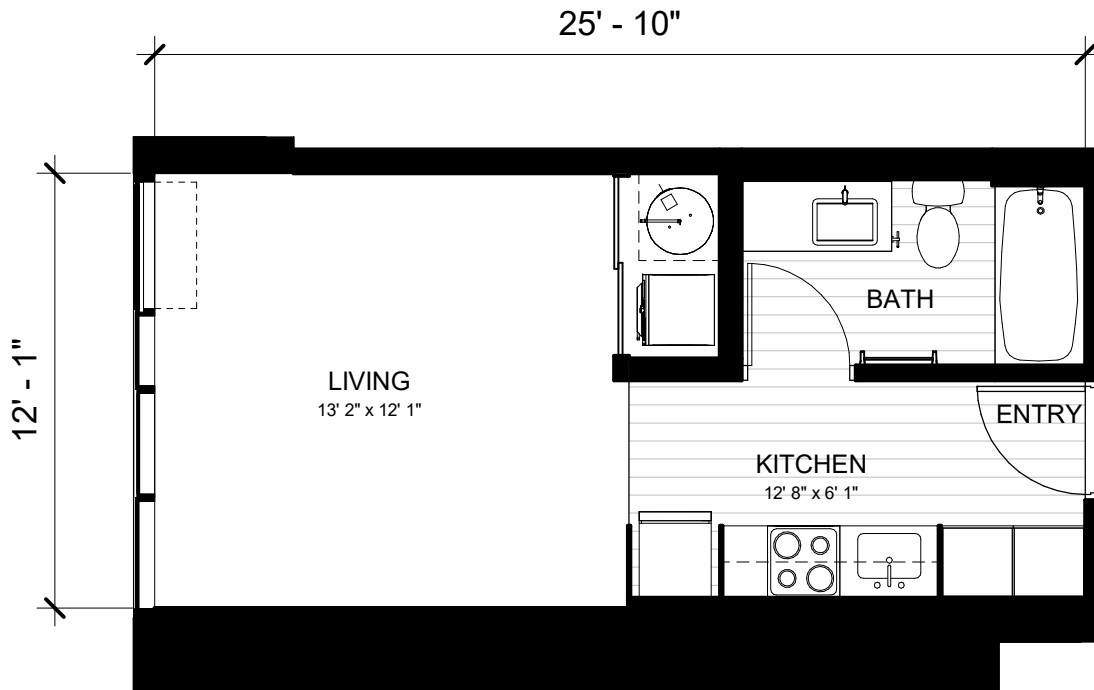

FLATS 13

Studio | 1 Bathroom

Net Area: 299 SF

T 808-517-4373
A 1538 Kapiolani Blvd, Suite 102
Honolulu, HI 96814
E info@skyalamoana.com
W skyalamoana.com/the-flats

All views, square footages, layouts and dimensions are approximate and subject to change at any time.