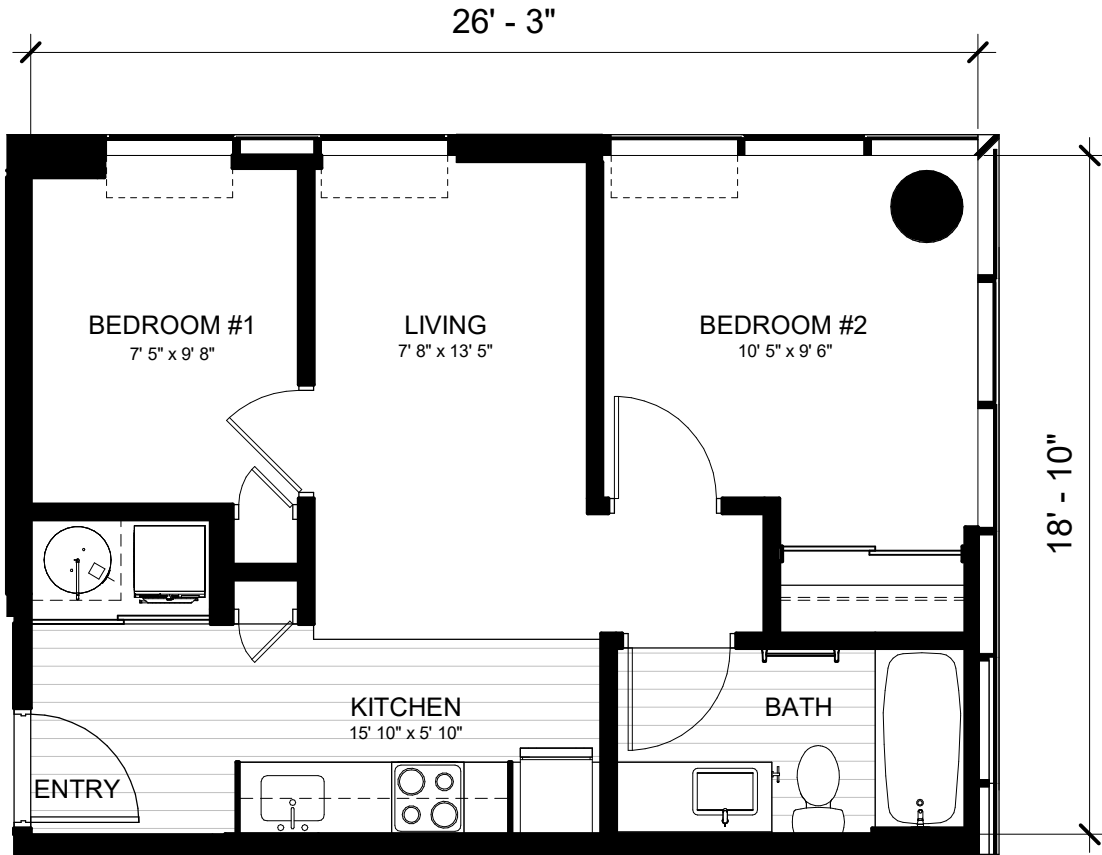

# FLATS 11

2 Bedroom | 1 Bathroom

Net Area: 489 SF

All views, square footages, layouts and dimensions are approximate and subject to change at any time.

**SKY**  
THE FLATS

T 808-517-4373  
A 1538 Kapiolani Blvd, Suite 102  
Honolulu, HI 96814  
E [info@skyalamoana.com](mailto:info@skyalamoana.com)  
W [skyalamoana.com/the-flats](http://skyalamoana.com/the-flats)