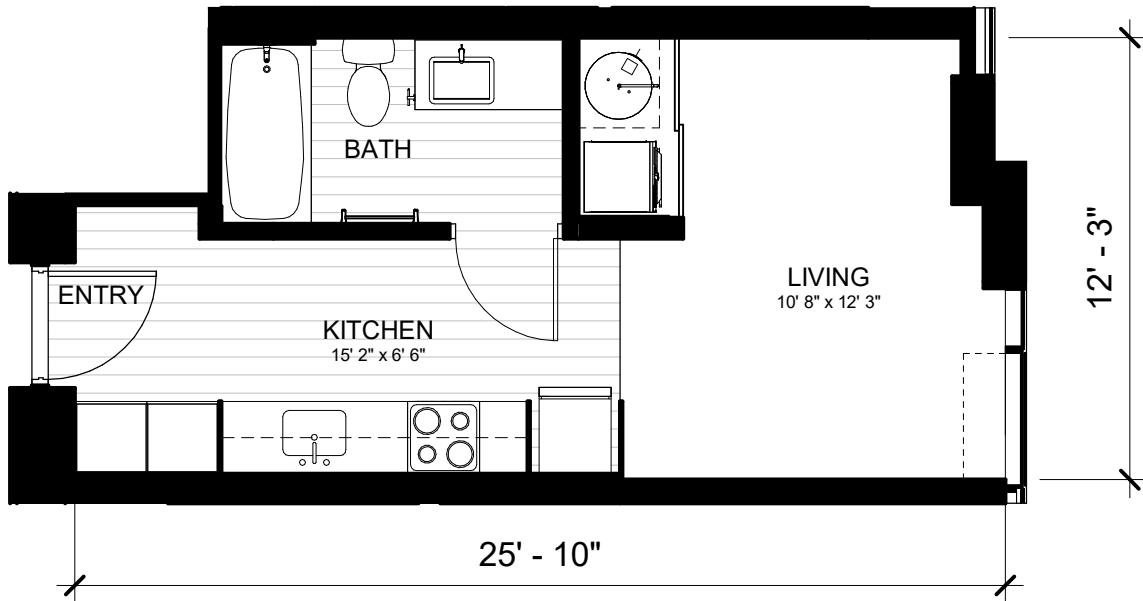

FLATS 10

Studio | 1 Bathroom

Net Area: 290 SF

All views, square footages, layouts and dimensions are approximate and subject to change at any time.

T 808-517-4373
A 1538 Kapiolani Blvd, Suite 102
Honolulu, HI 96814
E info@skyalamoana.com
W skyalamoana.com/the-flats