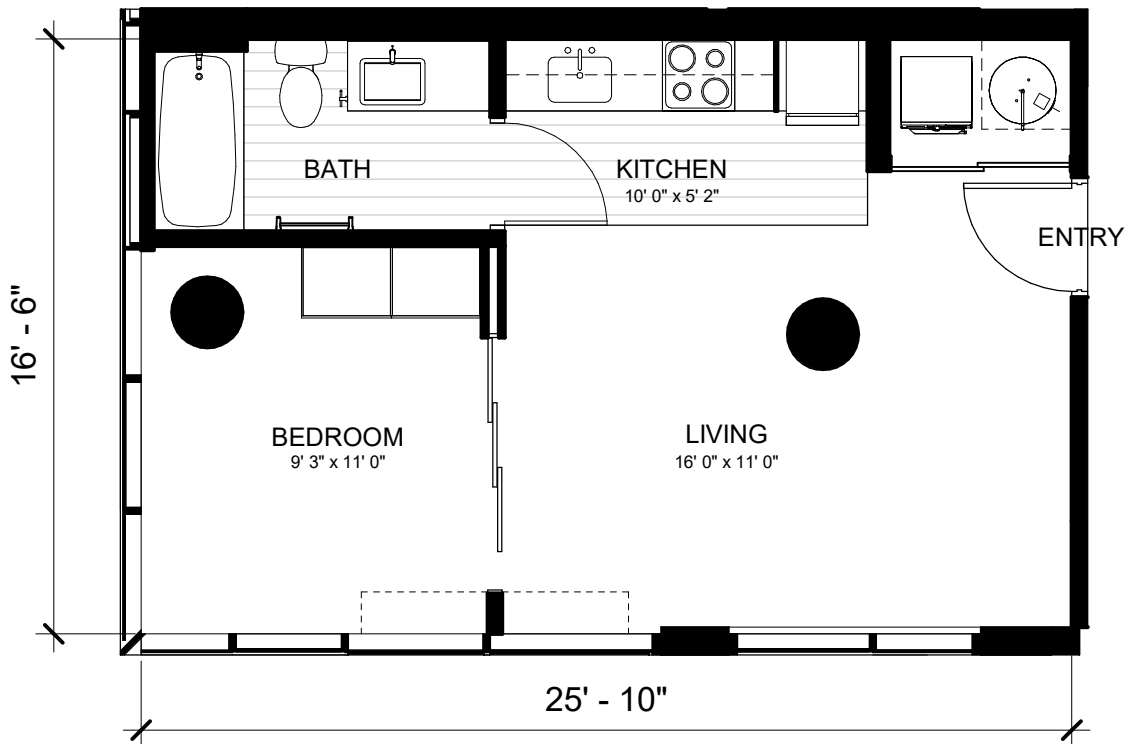

FLATS 01

1 Bedroom | 1 Bathroom

Net Area: 424 SF

All views, square footages, layouts and dimensions are approximate and subject to change at any time.

SKY
THE FLATS

T 808-517-4373
A 1538 Kapiolani Blvd, Suite 102
Honolulu, HI 96814
E info@skyalamoana.com
W skyalamoana.com/the-flats