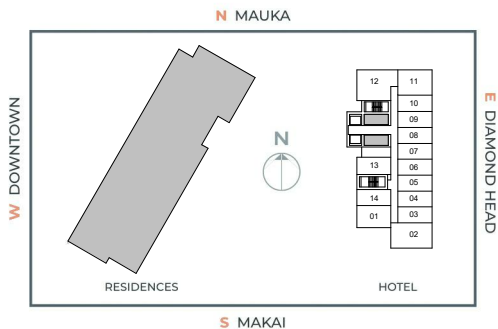

# FLATS

All views, square footages, layouts and dimensions are approximate and subject to change at any time.

SKY  
THE FLATS

T 808-517-4373  
 A 1538 Kapiolani Blvd, Suite 102  
 Honolulu, HI 96814  
 E [info@skyalamoana.com](mailto:info@skyalamoana.com)  
 W [skyalamoana.com/the-flats](http://skyalamoana.com/the-flats)