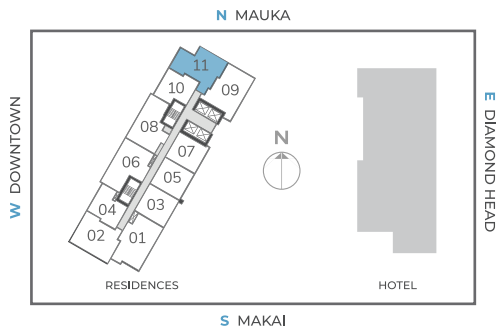

# Residence 11

2 Bedroom | 2 Bathroom | Lanai

Unit: 801 Sq. Ft.

Lanai: 82 Sq. Ft.

Total: 883 Sq. Ft.

All views, square footages, layouts and dimensions are approximate and subject to change at any time.

T 808-369-1149  
A 1388 Kapiolani Blvd  
Honolulu, HI 96814  
E info@skyalamoana.com  
W skyalamoana.com