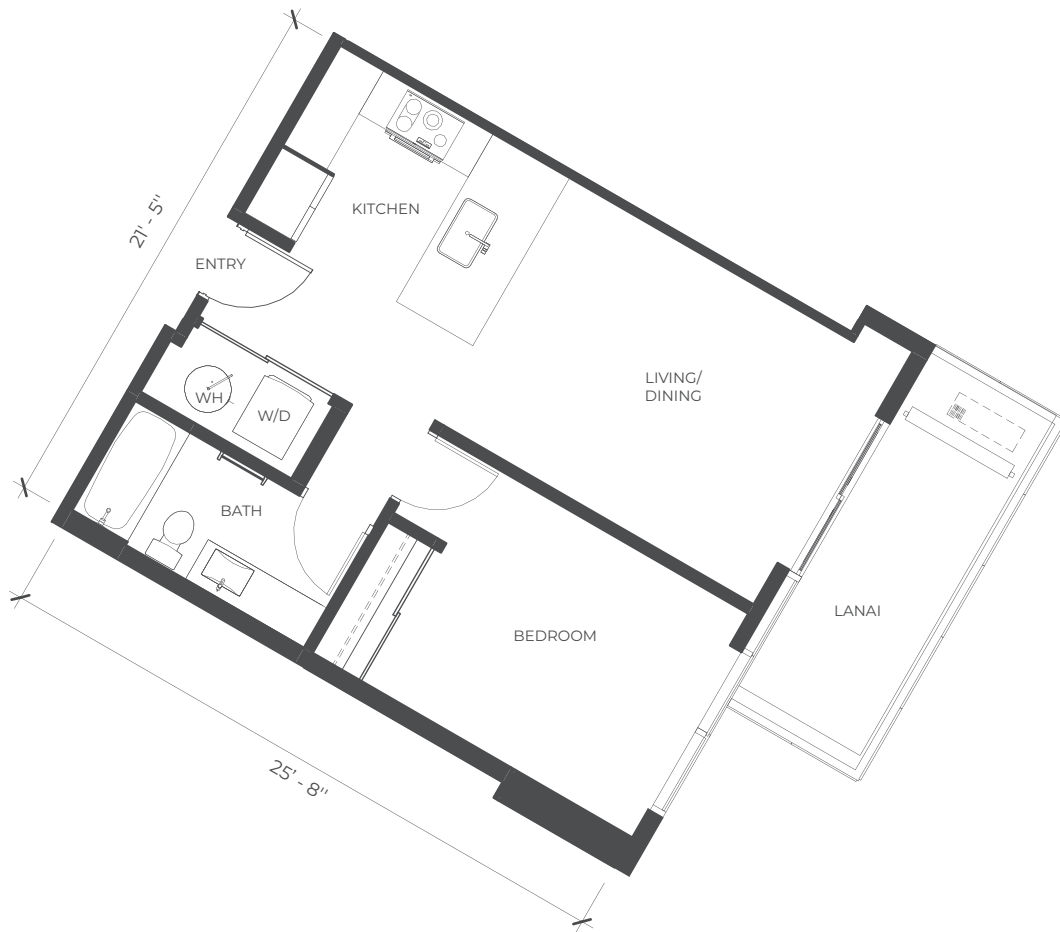

# Residence 07

1 Bedroom | 1 Bathroom | Lanai

Unit: 556 Sq. Ft.

Lanai: 99 Sq. Ft.

Total: 655 Sq. Ft.

All views, square footages, layouts and dimensions are approximate and subject to change at any time.

T 808-369-1149  
A 1388 Kapiolani Blvd  
Honolulu, HI 96814  
E info@skyalamoana.com  
W skyalamoana.com